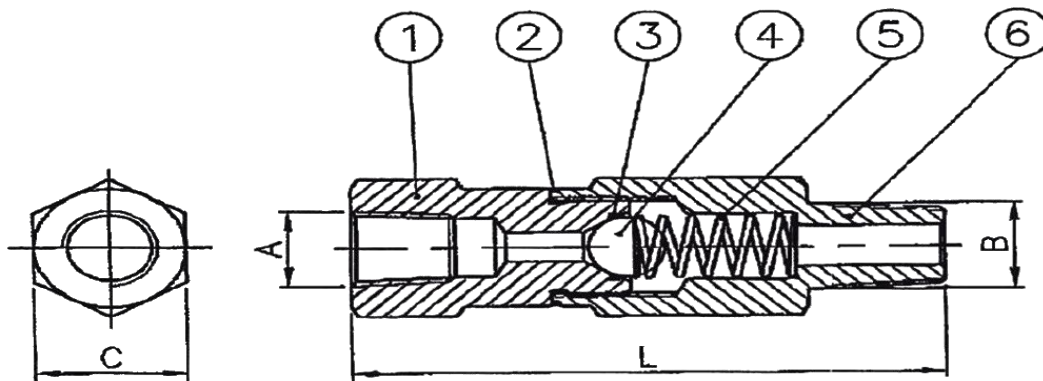

TOP OILFIELD PRODUCTS

TNINCVBR

BRASS IN-LINE CHECK VALVE

Parts & Materials

NO.	Description	Material
1	VALVE BODY (INLET)	BRASS
2	PACKING	SS316
3	O-RING	VITON-BUNA
4	CHECK BALL	SS304
5	SPRING	SS304
6	VALVE BODY	BRASS

Pressure rating: 3000 PSI

Dimensions(in)

Size	Part #	A	B	C	L
1/8"	TNINCVBR01	1/8" NPT	1/8" NPT	0.75	2.92
1/4"	TNINCVBR02	1/4" NPT	1/4" NPT	0.75	2.92

Due to continuous improvements, design may change without prior notice.